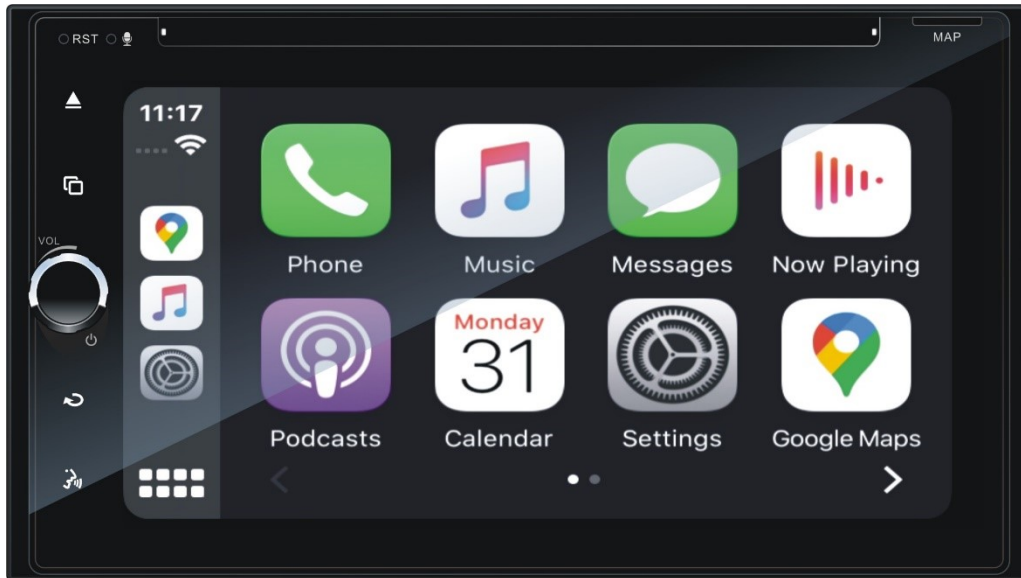

CAR MULTIMEDIA NAVIGATION COPENHAGEN 700 DAB

ADAYO powered by BLAUPUNKT

aptX

AAC
Advanced Audio Codec

Vorbehaltlich der Verfügbarkeit und technischen Änderungen.

Sales Start
February 2022

Order Number / EAN-Code

• Mediaplayer

USB , AV, Bluetooth, SDHC
MP2, MP3, MP4, FLAC, OGG, WAV, AAC

• Apple Car Play & Android Auto

Navigation, Internet radio, Music player, Apps, Voice assistant

• Bluetooth

Phonebook access, Caller lists access, Audio streaming with ID3 support, Audio transmission to external BT speaker